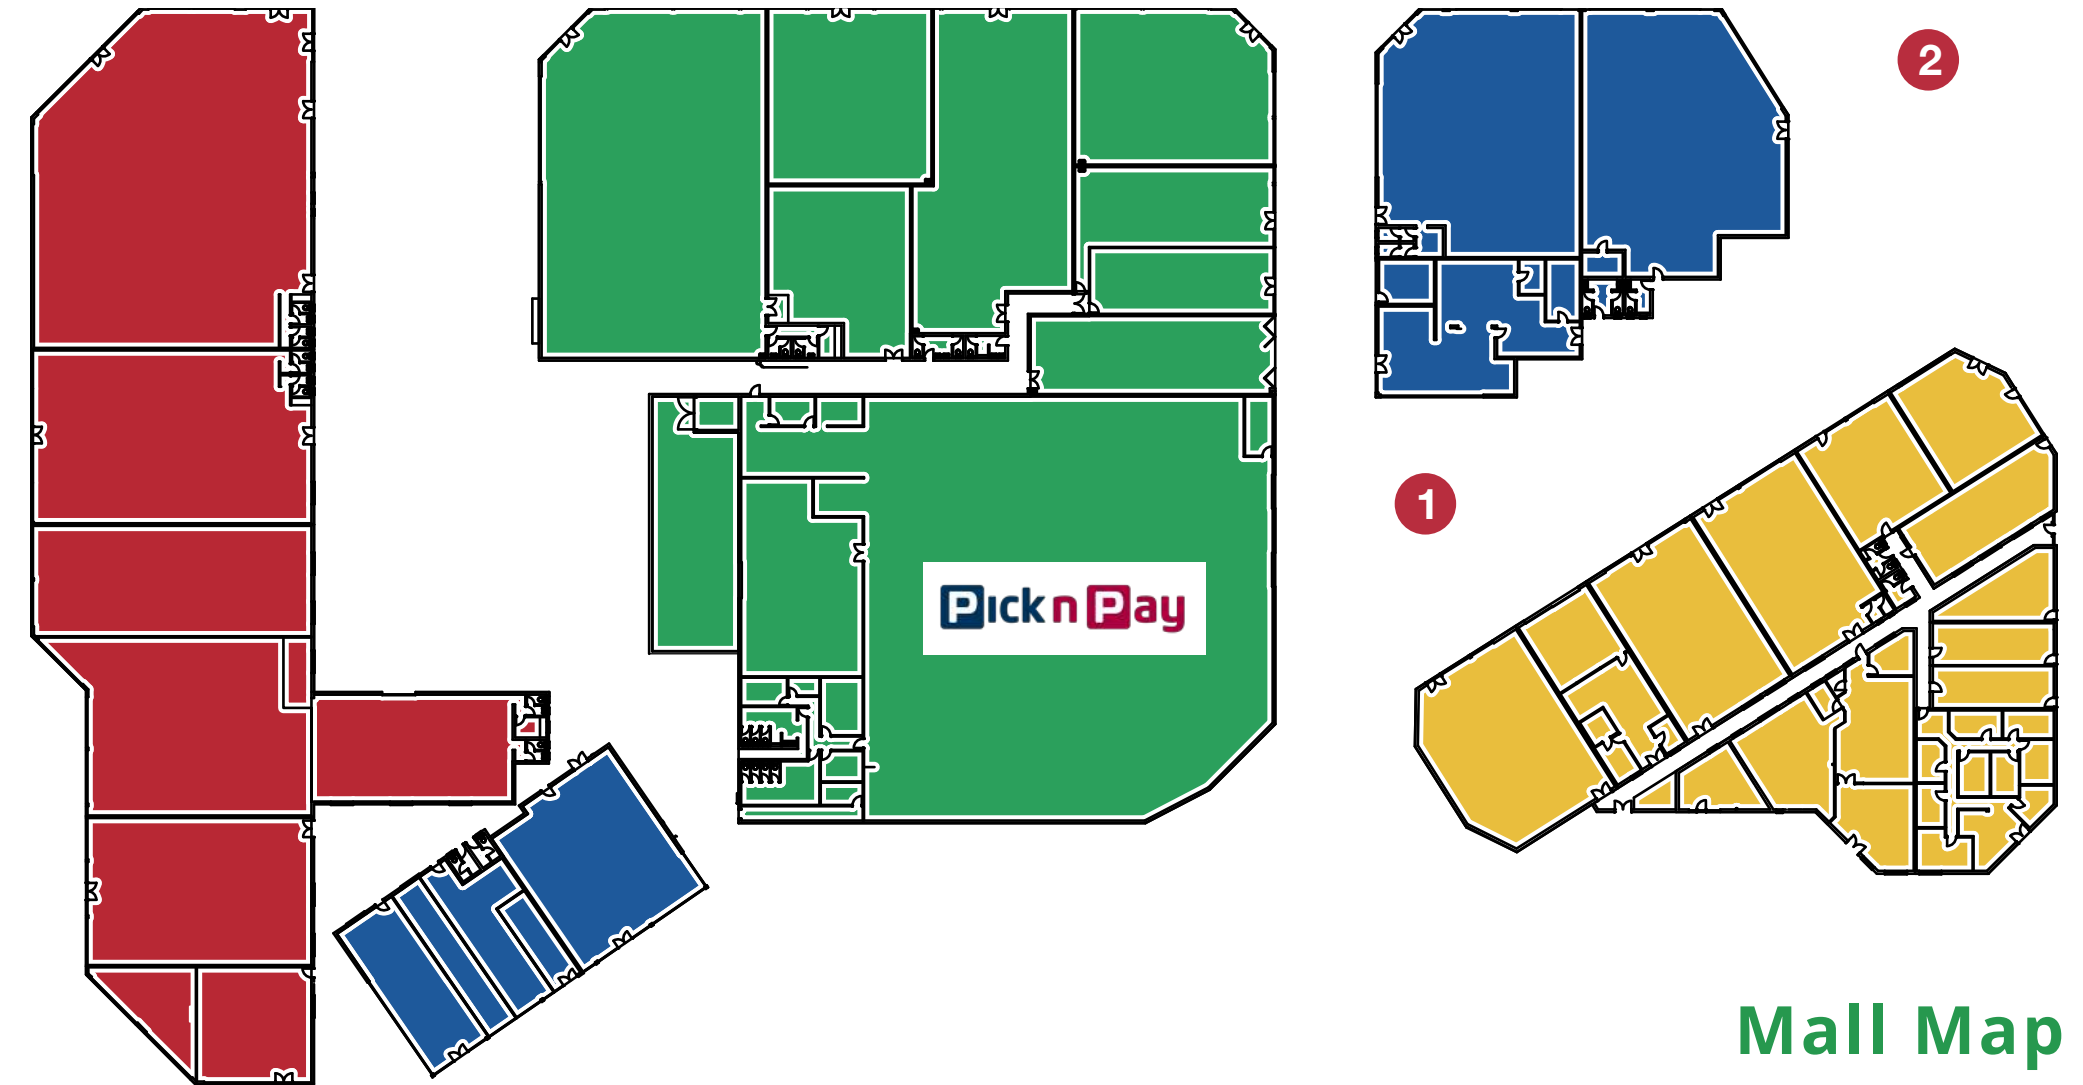

Background Info

Giyani Plaza is conveniently situated in the heart of Giyani, Danie Theron Street.

The mall brings a wide variety of stores to the community, including Pick n Pay, OBC Chicken, Rage and many more. In a dynamic retail environment, Giyani Plaza is always looking to expand its tenant mix to better serve the greater Giyani shopper market.

Shopper Demographics

- **LSM:**
  1 - 4
- **GENDER**
  FEMALE 55%
  MALE 45%
- **RACE**
  BLACK 95%
  OTHER 5%
- **LANGUAGE**
  TSONGA 100%

Advertising Opportunities

- EXHIBITION COURT SPACE
- STATIC IN-CENTRE MEDIA
- OUTDOOR MEDIA
- SOCIAL MEDIA
- DIGITAL MEDIA
- ESCALATOR STEP BRANDING

38
STORES

11594 m²
TOTAL SIZE (GLA)

ADDRESS

Danie Theron Street,
Giyani, 0826

TRADING HOURS

Monday - Sunday: 07:00 - 20:00
Public Holidays: 07:00 - 20:00

ANCHOR TENANTS

HLUVUKANI FURNISHERS

Exhibition Court Rates

Please note, exhibition rates start from as little as R225 per day and are dependent on the duration of the booking [i.e., daily, weekly, and monthly rates] and the location of the area booked. Therefore, the busier the area the pricier the court space. Quotations are available on request.

Kindly contact Warronique van Dyk on 073 979 4731 for a tailor-made package for you.

Store listing

BANKING
Finabond Group

CELLULAR
A&Z Cellular
Pep Cell

DEPARTMENT STORES

Advidata Trading
Azaz Plastic Wares
Canton Trading
Daad Trading
Dudu Trading
Goodir Trading
Haashi African
Hawaliwala Trading
Juba Centre

Michael Trading
Tintswalo Trading

FASHION

Ackermans
City Express
Dunns
Fashion World
Jet
Mimi Fashion

Pep
Rage
Saville Row

FURNITURE

Hluvukani
Home Best & Electric
Lewis
Russells

GROCERIES

Giyani Frozen Food
Giyani Supermarket
OBC Chicken
Pick n Pay

HEALTH & BEAUTY

Rex Dlamini